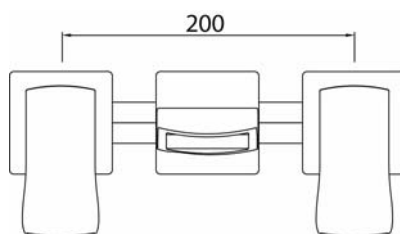

DESCENT Wall Mounted Basin Mixer

Product Specification

Product Code:	DSC WMBAS C
Finish:	Chrome plated
Product Type:	Contemporary
Construction:	Bodies are of all brass construction and is designed to conform to BS EN 200
Valve Type:	½" CD Valve ¼ Turn
Supply:	Suitable for all plumbing systems
Inlet:	15mm Compression Threaded Tail
Working Pressures:	Min 0.2 Bar Max 5.0 Bar