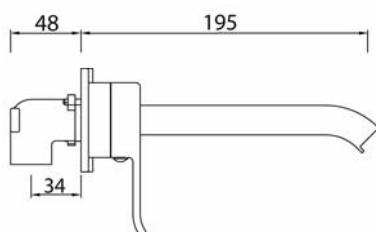

DESCENT Wall Mounted Basin Mixer

Product Specification

Product Code:	DSC WMBAS C
Finish:	Chrome plated
Product Type:	Contemporary
Construction:	Bodies are of all brass construction and is designed to conform to BS EN 200
Valve Type:	½" CD Valve ¼ Turn
Supply:	Suitable for all plumbing systems
Inlet:	15mm Compression Threaded Tail
Working Pressures:	Min 0.2 Bar Max 5.0 Bar

Additional Information

- Chrome plated to BS EN 248.
- Supplied with metal handles.

Technical Advice: For further information please call 0844 7016273 or email customer@bristan.com.

Guarantee: 5 years covering manufacturing faults.